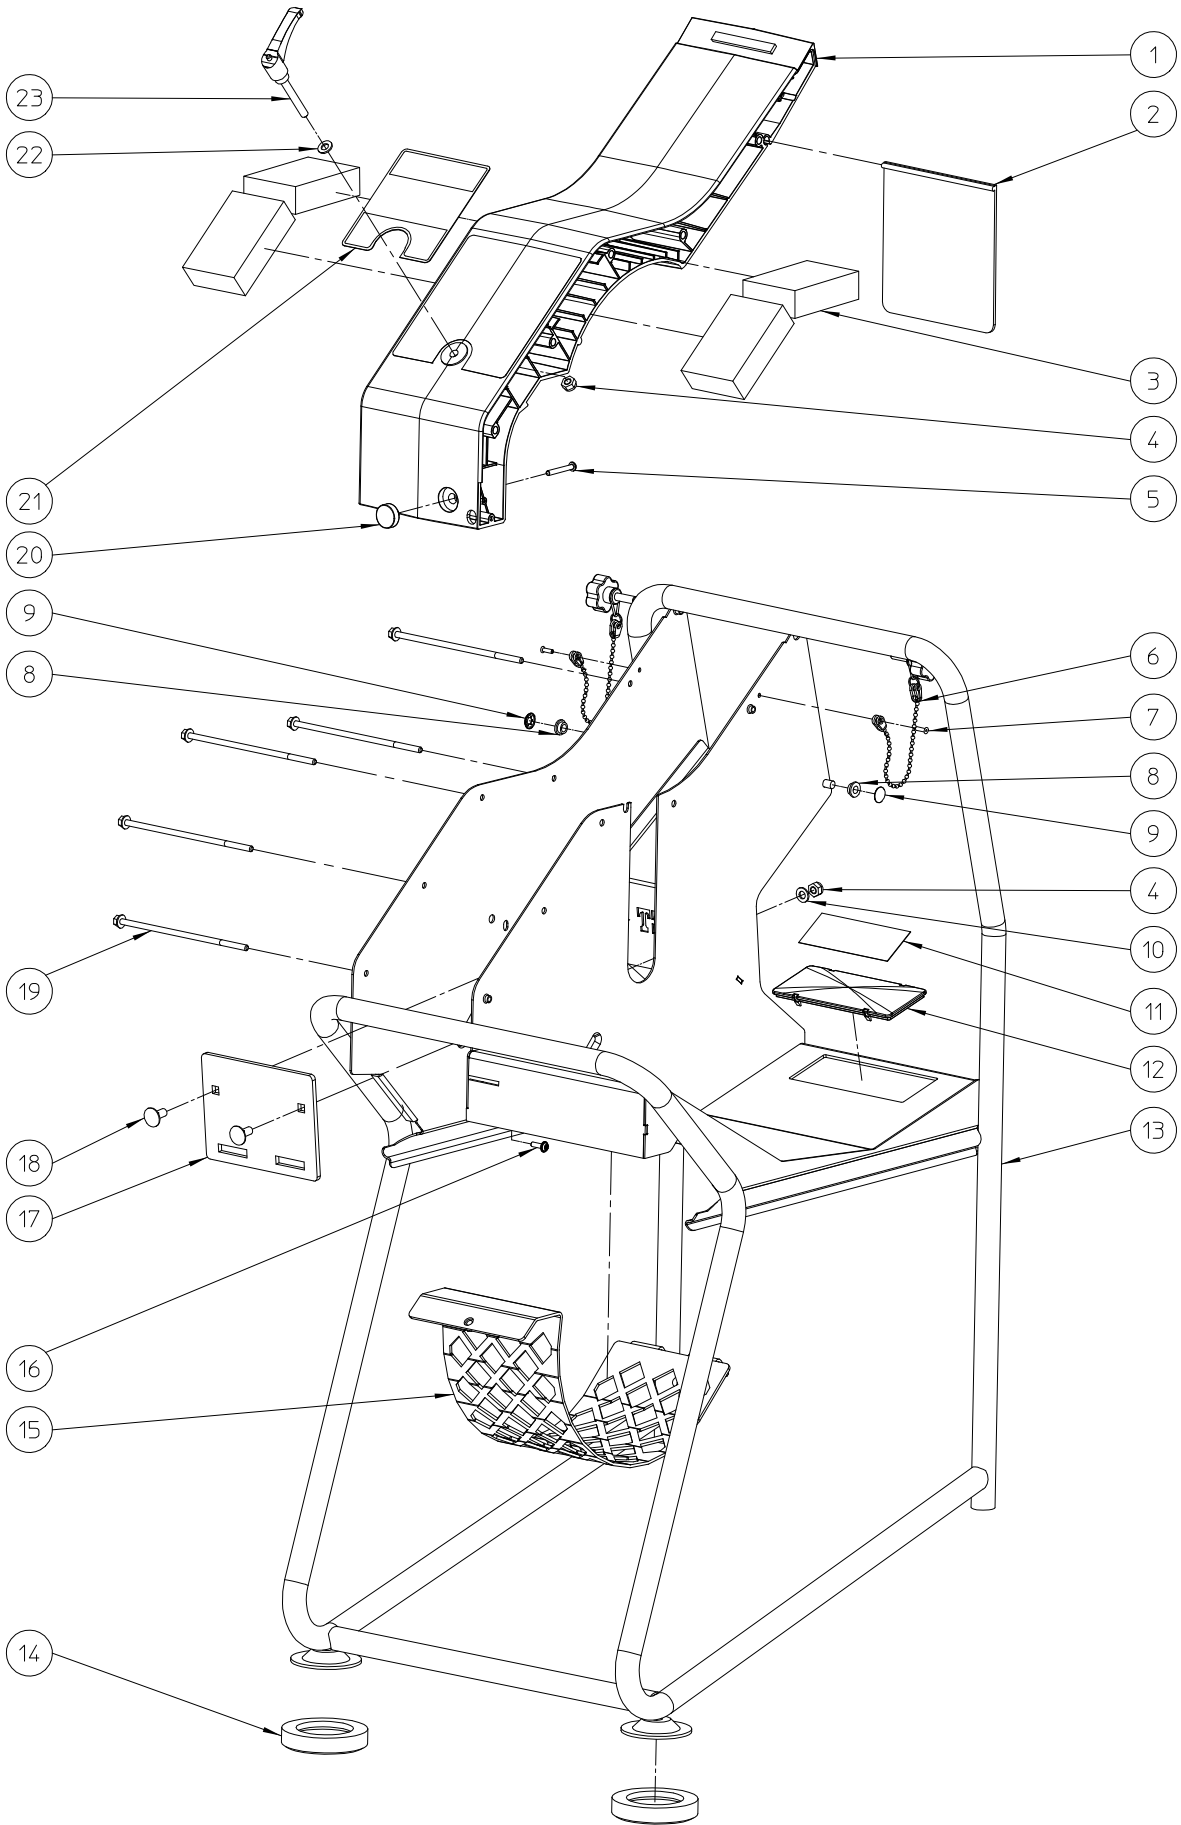

CHASSIS COUNTRY EGO

NO	MMA 01 222 110	REV	1	DATE	2023/01/20